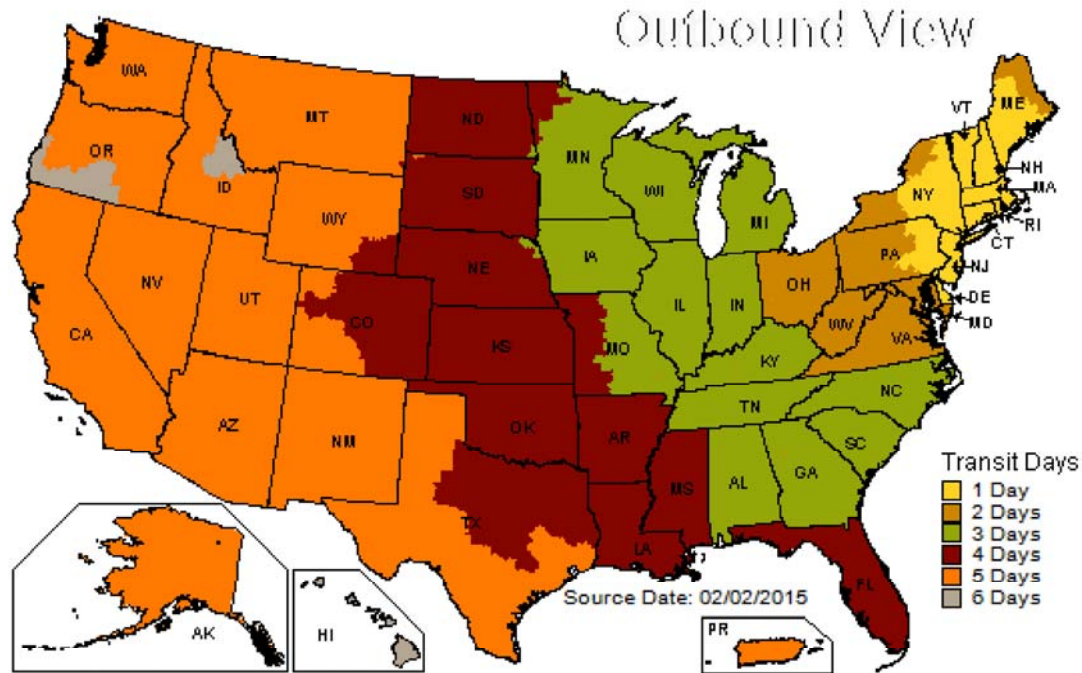

U.S. Ground Map Results

Business days in transit from: MIDDLEFIELD, MA 01243

Service Map colors may vary due to differences in hardware and software. This map is a general representation of UPS Ground transit times. For service availability and to calculate the delivery time for a package shipped between a specific origin and destination worldwide, select **Calculate Time & Cost** in the **Shipping** tab.